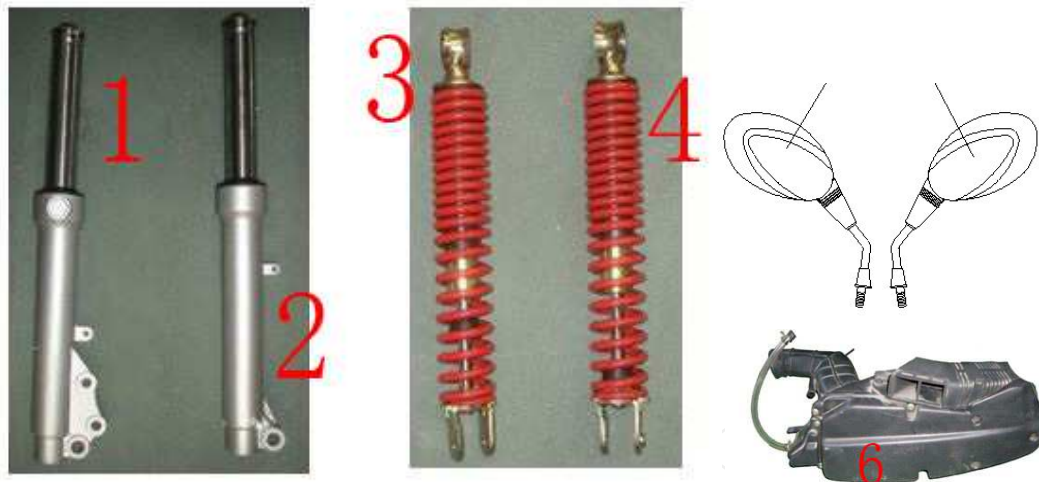

No.	Part No.	Description	Qty
1	QBMF30000102	FRONT L ABSORBER	1
2	QBMF30000103	FRONT R ABSORBER	1
3	QBMF30000104	REAR L ABSORBER	1
4	QBMF30000105	REAR R ABSORBER	1
5	QBMF30000106	MIRROR	1
6	QBMF30000107	AIR FILTER	1