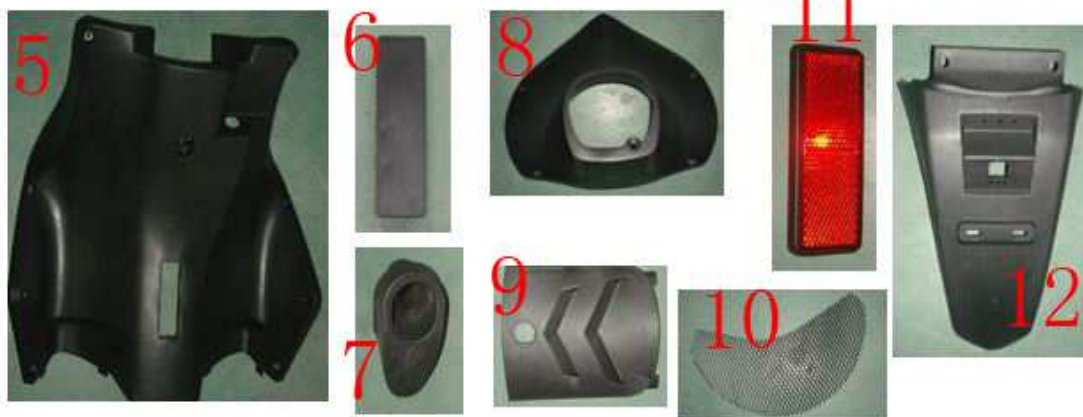

No.	Part No.	Description	Qty
1	QBMF30000019	FOOT FLOOR	1
2	QBMF30000020	CENT COVER	1
3	QBMF30000021	BATTERY COVER	1